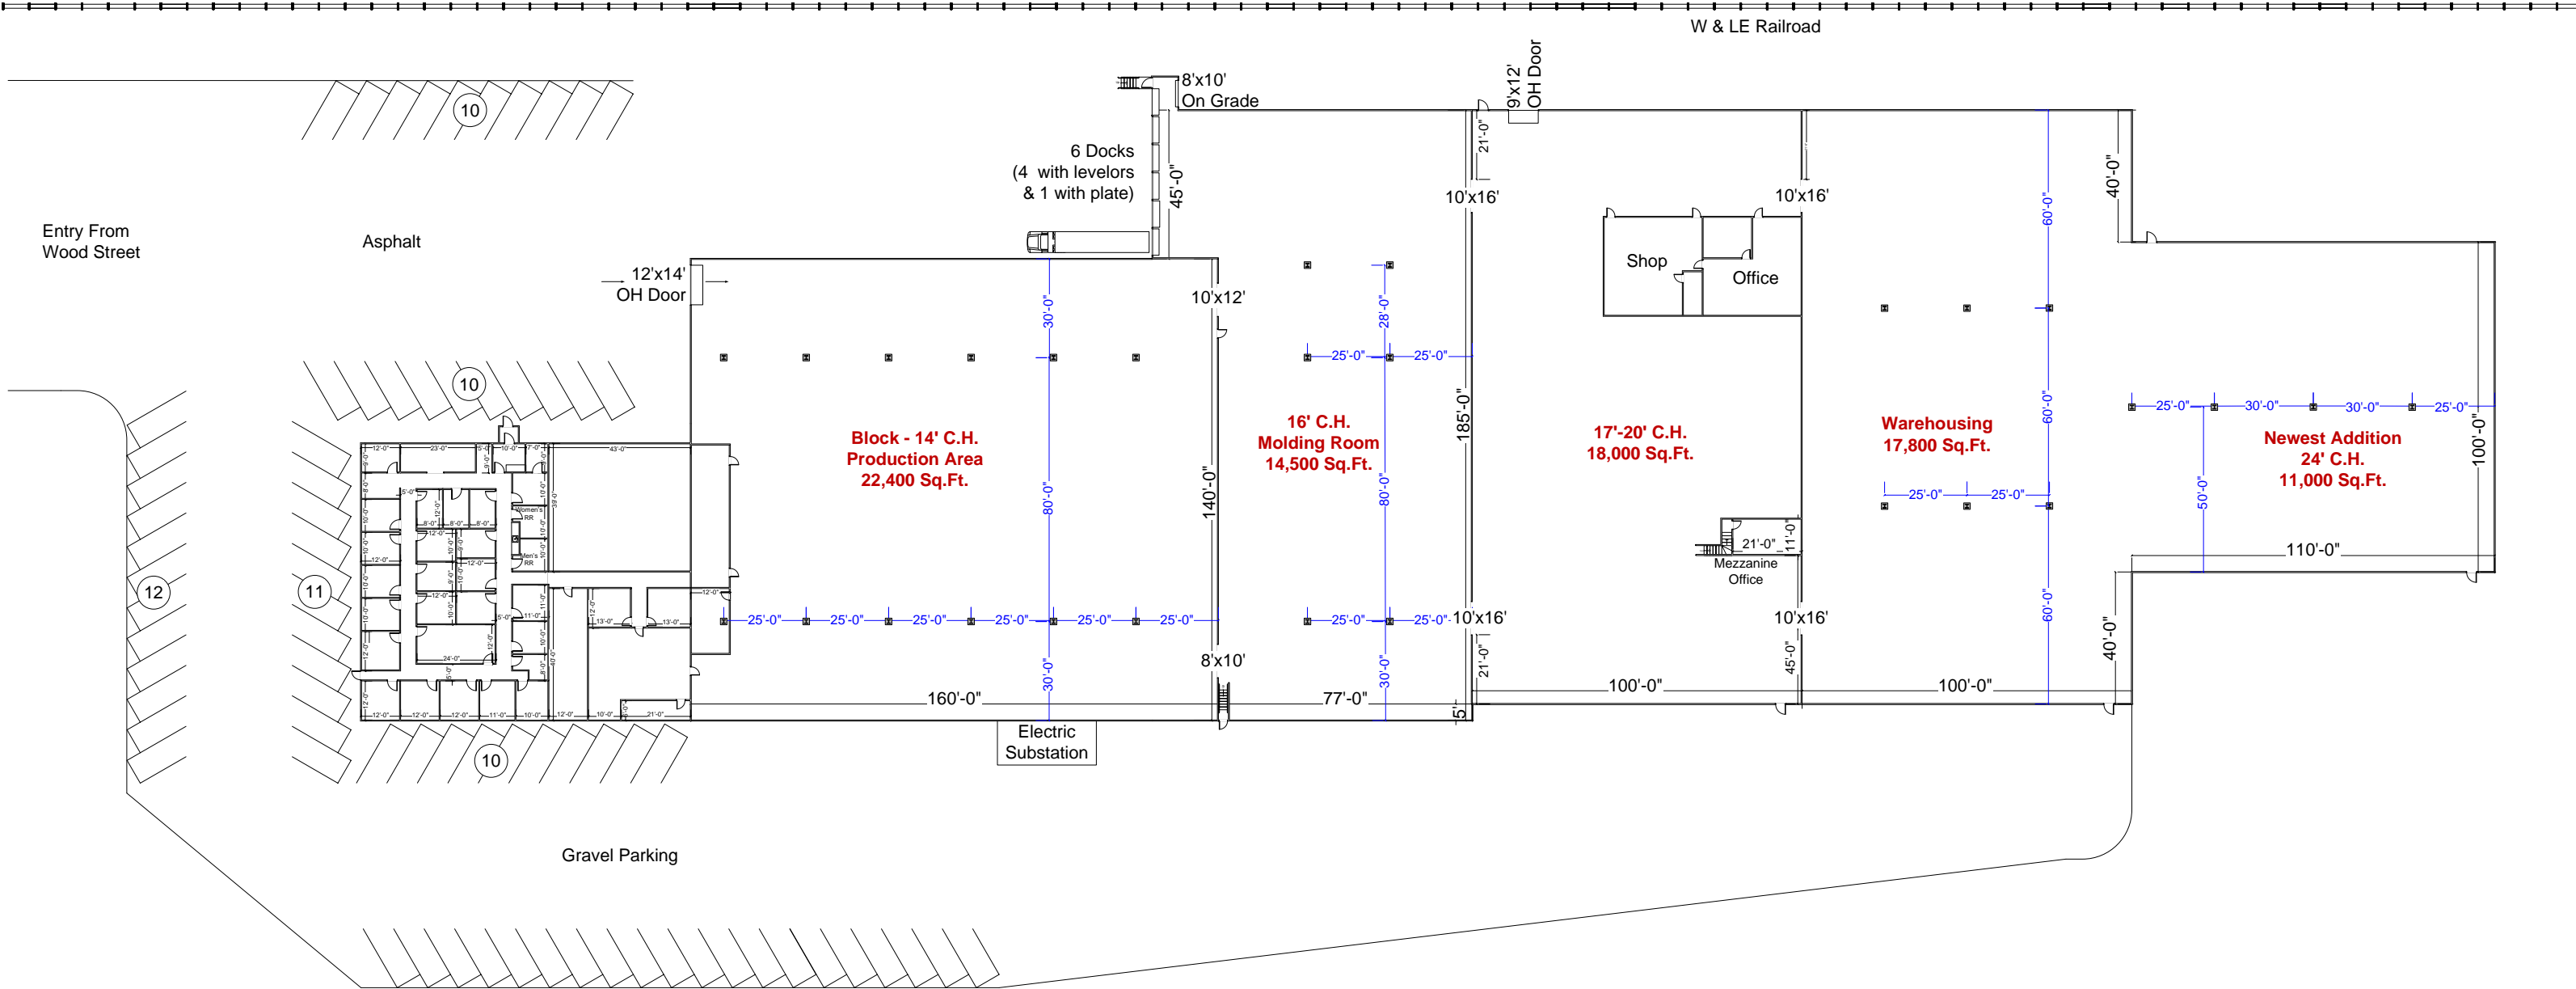

CRANED INDUSTRIAL/DISTRIBUTION WITH RAIL
330 SOUTH WOOD STREET
EAST CANTON, OHIO 44730

3978 Fulton Dr, NW, Canton, OH 44718
Phone: 330-498-4400 **Fax:** 330-498-3800
Website: www.putmanproperties.com
E-Mail: info@putmanproperties.com